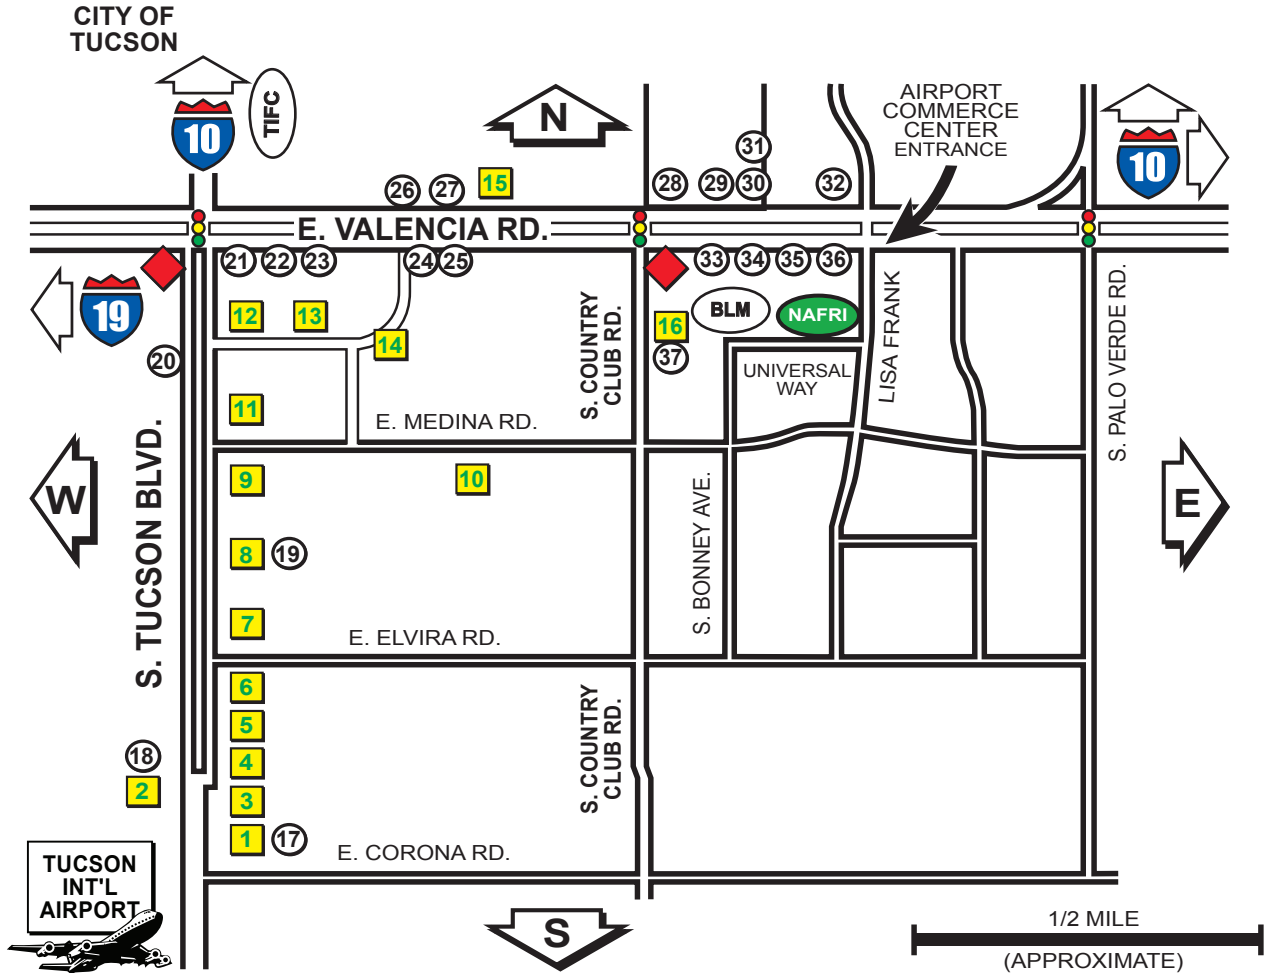

Area Map

NATIONAL ADVANCED FIRE & RESOURCE INSTITUTE

3265 East Universal Way • Tucson, Arizona 85756

■ HOTELS	○ RESTAURANTS	◆ CONVENIENCE & GAS	● ● ● TRAFFIC LIGHTS
■ 1 Double Tree Suites	23 Denny's	◆ 29 Wendy's	35 Eegee's
■ 2 Four Points by Sheraton	24 Jerry Bob's	30 Baggins	36 Schlotsky's
■ 3 La Quinta Inn	25 Quiznos	31 Cafe Nation	37 Poolside Pavilion & Great American Grill
■ 4 Hampton Inn	26 Waffle House	32 Carl's Jr.	
■ 5 Fairfield Inn	27 Taqueria Tosita's	33 Sachiko Sushi	
■ 6 Comfort Ste.	28 McDonald's	34 Losbetos	
■ 7 Hyatt Place			
■ 8 Best Western Hotel & Suites			
■ 9 Holiday Inn Exp.			
■ 10 Residence Inn Marriott			
■ 11 Country Inn			
■ 12 Courtyard Marriott			
■ 13 Staybridge Suites			
■ 14 TownePlace Suites			
■ 15 Quality Inn			
■ 16 Hilton Garden Inn			
17 Finnegan's			
18 R&R Grill			
19 Morgan's			
20 Subway			
21 Burger King			
22 ChickeNuevo			